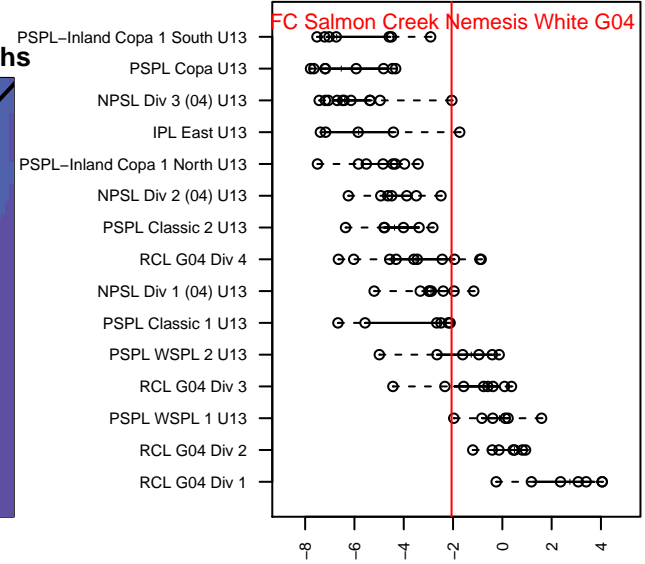

# FC Salmon Creek Nemesis White G04

FC Salmon Creek  
 Salmon Creek, WA  
 G04 total strength=992  
 attack=2.42 defense=1.56  
 fall league = PTT G04 Div 1 Red  
 spr league = Spr OYS G04 Premier White

alt names used:  
 FCSC Nemesis 04 White  
 FCSC Nemesis 04 White  
 FCSC 04G White  
 FCSC 04G White  
 FCSC 04G White

Venues played:  
 2016 Clash At the Border Div 2 Gold/Silver U13  
 2016 Summer Slam Gold U13  
 2016 PTT G04 Division 1 Red  
 2016 Spr OYS G04 Premier White  
 2016 OYS State Cup G04

**FC Salmon Creek Nemesis White G04**  
 Dots are actual minus expected GF (blue circles) and GA (red triangles).  
 Blue line is smoothed change in attack strength. Red is smoothed change in defense strength.

**attack and defense variance (black dot)  
relative to other teams  
and top 10 in region**

**attack and defense rating  
relative to others at age  
and all opponents in last 13 months**

**Performance relative to 13 month average**