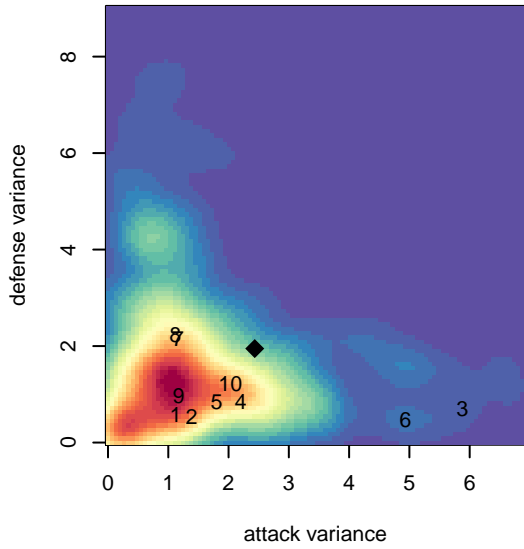

**attack and defense variance (black dot)
relative to other teams
and top 10 in region**