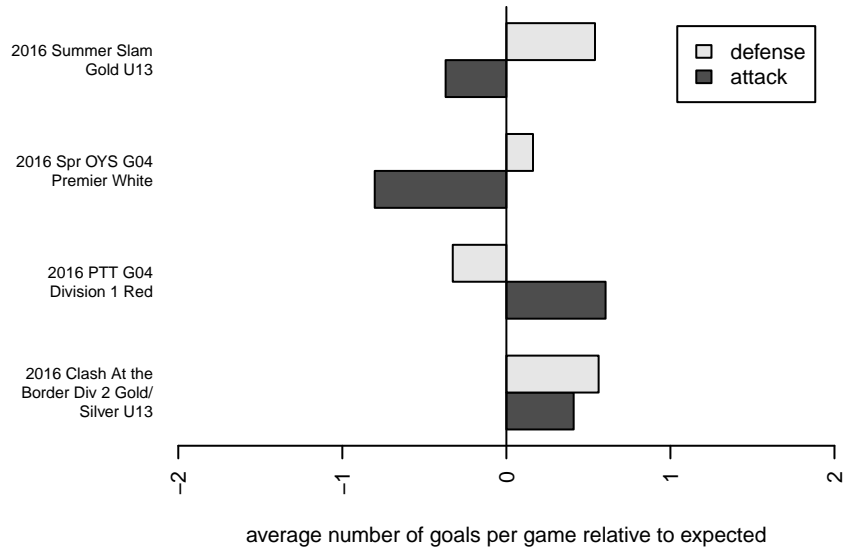

**FC Salmon Creek Nemesis White G04**  
 Dots are actual minus expected GF (blue circles) and GA (red triangles).  
 Blue line is smoothed change in attack strength. Red is smoothed change in defense strength.

**attack and defense variance (black dot)  
relative to other teams  
and top 10 in region**

**attack and defense rating  
relative to others at age  
and all opponents in last 13 months**

**Performance relative to 13 month average**